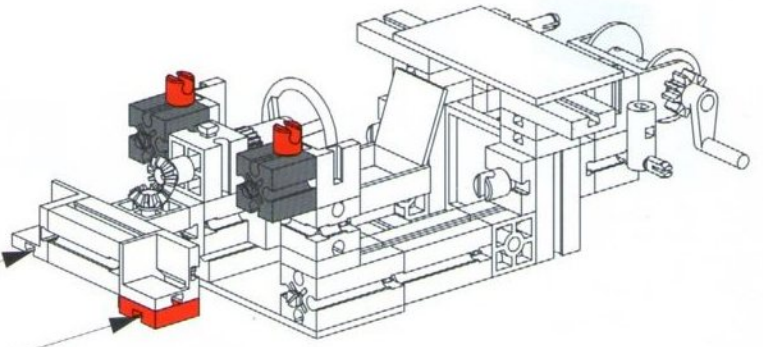

OFF ROAD

- 7**
- 3x [Grey Technic Axle Connector]
 - 2x [Red Technic 1x2 Brick]
 - 2x [Red Technic 1x2 Brick with Hole]
 - 2x [Red Technic 1x2 Brick with Pin Hole]
 - 2x [Red Technic 1x2 Brick with Pin Hole]
 - 2x [Red Technic Pin]
 - 1x [Red Technic 1x2 Brick with Pin Hole]

- 8**
- 2x [Red Technic 1x2 Brick]
 - 1x [Red Technic Pin]
 - 1x [Red Technic 1x2 Brick with Pin Hole]
 - 2x [Red Technic Axle of Length 45]
 - 4x [Red Technic Axle of Length 60]
 - 1x [Red Technic Axle of Length 90]
 - 2x [Red Technic 1x2 Brick with Pin Hole]
 - 8x [Grey Technic Pin]
 - 1x [Grey Technic Axle Connector]
 - 1x [Blue Technic Rubber Band]

- 9**
- 2x [Red Technic 1x4 Plate]
 - 2x [Red Technic Axle of Length 90]
 - 2x [White Technic Pin]
 - 2x [Yellow Technic 1x2 Brick]
 - 2x [Red Technic 1x2 Brick]
 - 1x [Red Technic 1x2 Brick with Pin Hole]
 - 1x [Red Technic 1x2 Brick with Pin Hole]