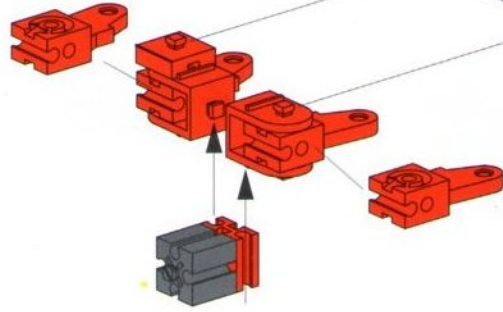

OFF ROAD

- 7**
- 3x [Grey Technic Axle Connector]
 - 2x [Red Technic 1x2 Brick]
 - 2x [Red Technic 1x2 Brick with Hole]
 - 2x [Red Technic 1x2 Brick with Pin Hole]
 - 2x [Red Technic 1x2 Brick with Pin Hole]
 - 2x [Red Technic Pin]
 - 1x [Red Technic 1x2 Brick with Pin Hole]

- 8**
- 2x [Red Technic 1x2 Brick]
 - 1x [Red Technic Pin]
 - 1x [Red Technic 1x2 Brick with Pin Hole]
 - 2x [Red Technic Axle of Length 45]
 - 4x [Red Technic Axle of Length 60]
 - 1x [Red Technic Axle of Length 90]
 - 2x [Red Technic 1x2 Brick with Pin Hole]
 - 8x [Grey Technic Pin]
 - 1x [Grey Technic Axle Connector]
 - 1x [Blue Technic Rubber Band]

- 9**
- 2x [Red Technic 1x4 Plate]
 - 2x [Red Technic Axle of Length 90]
 - 2x [White Technic Pin]
 - 2x [Yellow Technic 1x2 Brick]
 - 2x [Red Technic 1x2 Brick]
 - 1x [Red Technic 1x2 Brick with Pin Hole]
 - 1x [Red Technic 1x2 Brick with Pin Hole]