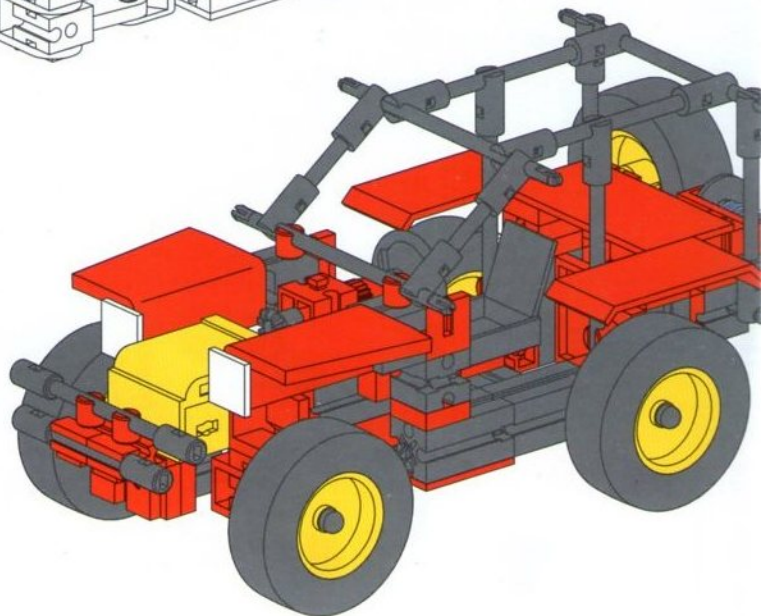

1. **10**
2. 1x [Yellow Technic 1x2 Brick]
   - 5x [Grey Technic Tire]
   - 5x [Yellow Technic Wheel Hub]
   - 2x [Red Technic Pin]
   - 4x [Grey Technic Pin]
   - 4x [Grey Technic Pin]
   - 4x [Grey Technic Axle of Length 30]
   - 2x [Red Technic Axle of Length 45]
   - 1x [Red Technic Axle of Length 60]
   - 1x [Grey Technic Pin]
   - 4x [Grey Technic Pin]
   - 4x [Grey Technic Pin]