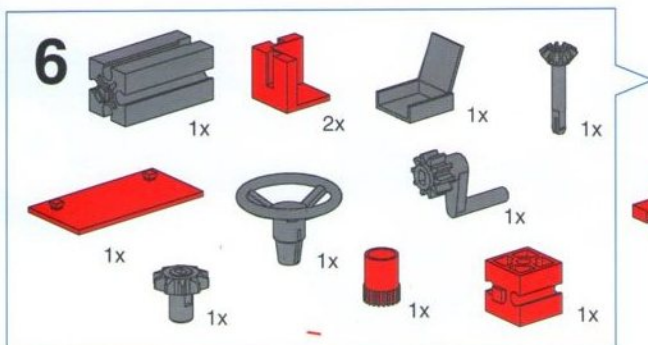

OFF ROAD

- 7**
- 3x [Grey Technic Axle Connector]
 - 2x [Red Technic 1x2 Brick]
 - 2x [Red Technic 1x2 Brick with Hole]
 - 2x [Red Technic 1x2 Brick with Pin Hole]
 - 2x [Red Technic 1x2 Brick with Pin Hole]
 - 2x [Red Technic Pin]
 - 1x [Red Technic 1x2 Brick with Pin Hole]

- 8**
- 2x [Red Technic 1x2 Brick]
 - 1x [Red Technic Pin]
 - 1x [Red Technic 1x2 Brick with Pin Hole]
 - 2x [Red Technic Axle of Length 45]
 - 4x [Red Technic Axle of Length 60]
 - 1x [Red Technic Axle of Length 90]
 - 2x [Red Technic 1x2 Brick with Pin Hole]
 - 8x [Grey Technic Pin]
 - 1x [Grey Technic Axle Connector]
 - 1x [Blue Technic Rubber Band]

- 9**
- 2x [Red Technic 1x4 Plate]
 - 2x [Red Technic Axle of Length 90]
 - 2x [White Technic Pin]
 - 2x [Yellow Technic 1x2 Brick]
 - 2x [Red Technic 1x2 Brick]
 - 1x [Red Technic 1x2 Brick with Pin Hole]
 - 1x [Red Technic 1x2 Brick with Pin Hole]