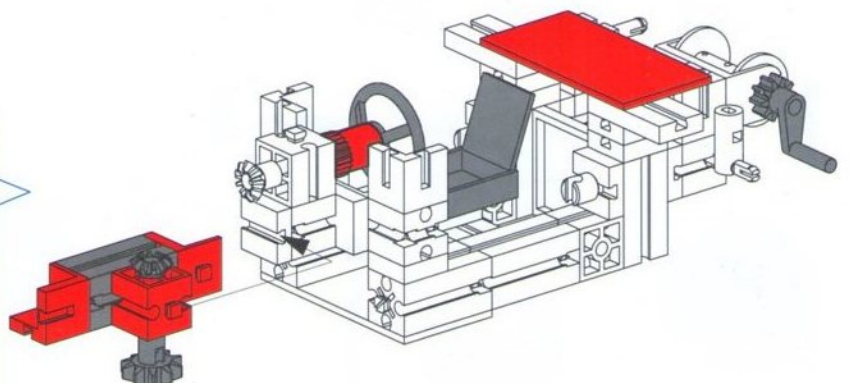

OFF ROAD

- 7**
- 3x [Grey Technic Axle Connector]
 - 2x [Red Technic 1x2 Brick]
 - 2x [Red Technic 1x2 Brick with Hole]
 - 2x [Red Technic 1x2 Brick with Pin Hole]
 - 2x [Red Technic 1x2 Brick with Pin Hole]
 - 2x [Red Technic Pin]
 - 1x [Red Technic 1x2 Brick with Pin Hole]

- 8**
- 2x [Red Technic 1x2 Brick]
 - 1x [Red Technic Pin]
 - 1x [Red Technic 1x2 Brick with Pin Hole]
 - 2x [Red Technic Axle of Length 45]
 - 4x [Red Technic Axle of Length 60]
 - 1x [Red Technic Axle of Length 90]
 - 2x [Red Technic 1x2 Brick with Pin Hole]
 - 8x [Grey Technic Pin]
 - 1x [Grey Technic Axle Connector]
 - 1x [Blue Technic Rubber Band]

- 9**
- 2x [Red Technic 1x4 Plate]
 - 2x [Red Technic Axle of Length 90]
 - 2x [White Technic Pin]
 - 2x [Yellow Technic 1x2 Brick]
 - 2x [Red Technic 1x2 Brick]
 - 1x [Red Technic 1x2 Brick with Pin Hole]
 - 1x [Red Technic 1x2 Brick with Pin Hole]