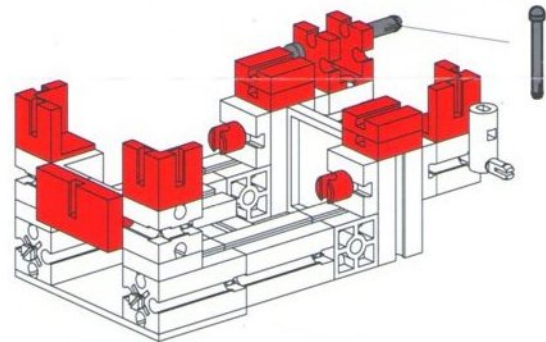

OFF ROAD

- 7**
- 3x [Grey Technic Axle Connector]
 - 2x [Red Technic 1x2 Brick]
 - 2x [Red Technic 1x2 Brick with Hole]
 - 2x [Red Technic 1x2 Brick with Pin Hole]
 - 2x [Red Technic 1x2 Brick with Pin Hole]
 - 2x [Red Technic Pin]
 - 1x [Red Technic 1x2 Brick with Pin Hole]

- 8**
- 2x [Red Technic 1x2 Brick]
 - 1x [Red Technic Pin]
 - 1x [Red Technic 1x2 Brick with Pin Hole]
 - 2x [Red Technic Axle of Length 45]
 - 4x [Red Technic Axle of Length 60]
 - 1x [Red Technic Axle of Length 90]
 - 2x [Red Technic 1x2 Brick with Pin Hole]
 - 8x [Grey Technic Pin]
 - 1x [Grey Technic Axle Connector]
 - 1x [Blue Technic Rubber Band]

- 9**
- 2x [Red Technic 1x4 Plate]
 - 2x [Red Technic Axle of Length 90]
 - 2x [White Technic Pin]
 - 2x [Yellow Technic 1x2 Brick]
 - 2x [Red Technic 1x2 Brick]
 - 1x [Red Technic 1x2 Brick with Pin Hole]
 - 1x [Red Technic 1x2 Brick with Pin Hole]