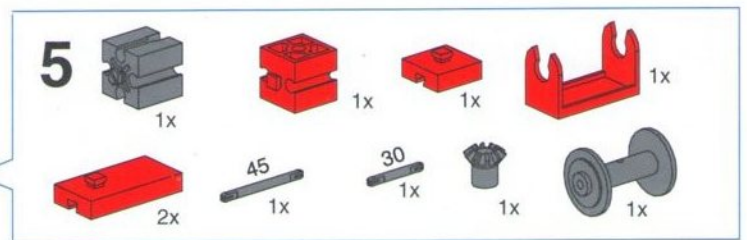

OFF ROAD

- 7**
- 3x [Grey Technic Axle Connector]
 - 2x [Red Technic 1x2 Brick]
 - 2x [Red Technic 1x2 Brick with Hole]
 - 2x [Red Technic 1x2 Brick with Pin Hole]
 - 2x [Red Technic 1x2 Brick with Pin Hole]
 - 2x [Red Technic Pin]
 - 1x [Red Technic 1x2 Brick with Pin Hole]

- 8**
- 2x [Red Technic 1x2 Brick]
 - 1x [Red Technic Pin]
 - 1x [Red Technic 1x2 Brick with Pin Hole]
 - 2x [Red Technic Axle of Length 45]
 - 4x [Red Technic Axle of Length 60]
 - 1x [Red Technic Axle of Length 90]
 - 2x [Red Technic 1x2 Brick with Pin Hole]
 - 8x [Grey Technic Pin]
 - 1x [Grey Technic Axle Connector]
 - 1x [Blue Technic Rubber Band]

- 9**
- 2x [Red Technic 1x4 Plate]
 - 2x [Red Technic Axle of Length 90]
 - 2x [White Technic Pin]
 - 2x [Yellow Technic 1x2 Brick]
 - 2x [Red Technic 1x2 Brick]
 - 1x [Red Technic 1x2 Brick with Pin Hole]
 - 1x [Red Technic 1x2 Brick with Pin Hole]