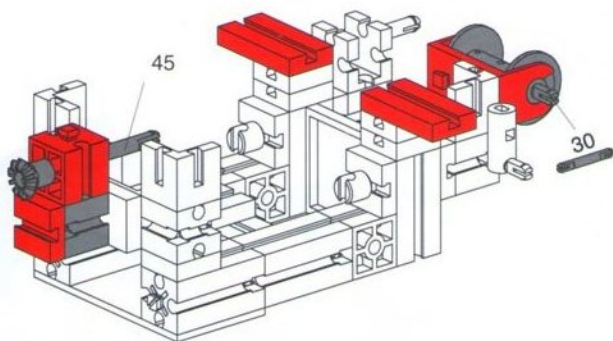

OFF ROAD

- 7**
- 3x [Grey Technic Axle Connector]
 - 2x [Red Technic 1x2 Brick]
 - 2x [Red Technic 1x2 Brick with Hole]
 - 2x [Red Technic 1x2 Brick with Pin Hole]
 - 2x [Red Technic 1x2 Brick with Pin Hole]
 - 2x [Red Technic Pin]
 - 1x [Red Technic 1x2 Brick with Pin Hole]

- 8**
- 2x [Red Technic 1x2 Brick]
 - 1x [Red Technic Pin]
 - 1x [Red Technic 1x2 Brick with Pin Hole]
 - 2x [Red Technic Axle of Length 45]
 - 4x [Red Technic Axle of Length 60]
 - 1x [Red Technic Axle of Length 90]
 - 2x [Red Technic 1x2 Brick with Pin Hole]
 - 8x [Grey Technic Pin]
 - 1x [Grey Technic Axle Connector]
 - 1x [Blue Technic Rubber Band]

- 9**
- 2x [Red Technic 1x4 Plate]
 - 2x [Red Technic Axle of Length 90]
 - 2x [White Technic Pin]
 - 2x [Yellow Technic 1x2 Brick]
 - 2x [Red Technic 1x2 Brick]
 - 1x [Red Technic 1x2 Brick with Pin Hole]
 - 1x [Red Technic 1x2 Brick with Pin Hole]