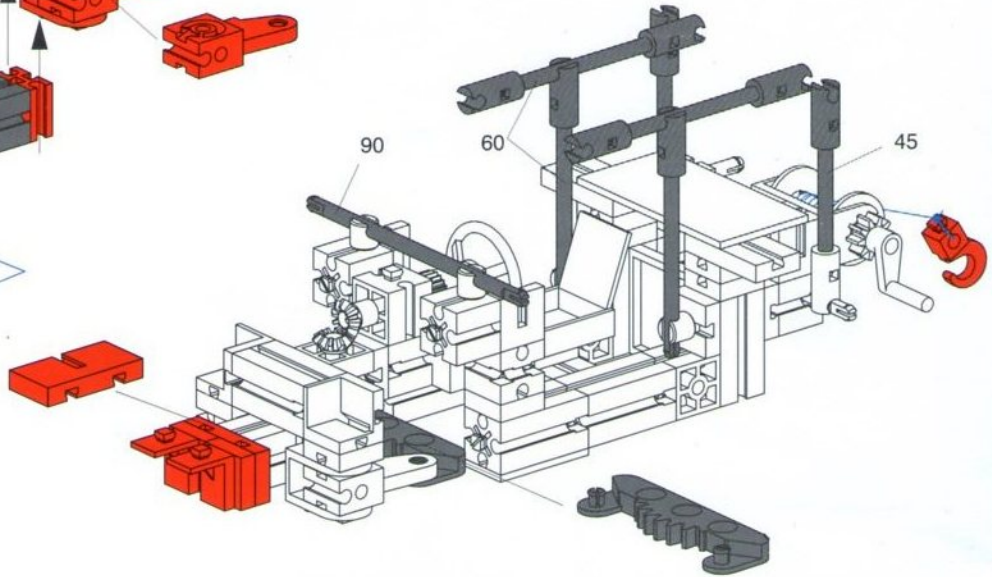

OFF ROAD

- 7**
- 3x [Grey Technic Axle Connector]
 - 2x [Red Technic 1x2 Brick]
 - 2x [Red Technic 1x2 Brick with Hole]
 - 2x [Red Technic 1x2 Brick with Pin Hole]
 - 2x [Red Technic 1x2 Brick with Pin Hole]
 - 2x [Red Technic Pin]
 - 1x [Red Technic 1x2 Brick with Pin Hole]

- 8**
- 2x [Red Technic 1x2 Brick]
 - 1x [Red Technic Pin]
 - 1x [Red Technic 1x2 Brick with Pin Hole]
 - 2x [Red Technic Axle of Length 45]
 - 4x [Red Technic Axle of Length 60]
 - 1x [Red Technic Axle of Length 90]
 - 2x [Red Technic 1x2 Brick with Pin Hole]
 - 8x [Grey Technic Pin]
 - 1x [Grey Technic Axle Connector]
 - 1x [Blue Technic Rubber Band]

- 9**
- 2x [Red Technic 1x4 Plate]
 - 2x [Red Technic Axle of Length 90]
 - 2x [White Technic Pin]
 - 2x [Yellow Technic 1x2 Brick]
 - 2x [Red Technic 1x2 Brick]
 - 1x [Red Technic 1x2 Brick with Pin Hole]
 - 1x [Red Technic 1x2 Brick with Pin Hole]