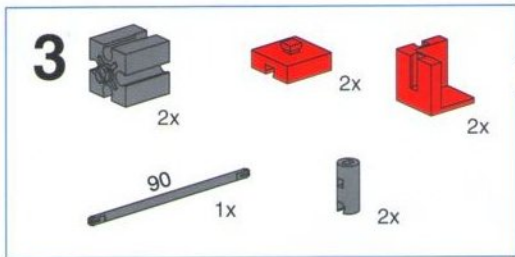

OFF ROAD

- 7**
- 3x [Grey Technic Axle Connector]
 - 2x [Red Technic 1x2 Brick]
 - 2x [Red Technic 1x2 Brick with Hole]
 - 2x [Red Technic 1x2 Brick with Pin Hole]
 - 2x [Red Technic 1x2 Brick with Pin Hole]
 - 2x [Red Technic Pin]
 - 1x [Red Technic 1x2 Brick with Pin Hole]

- 8**
- 2x [Red Technic 1x2 Brick]
 - 1x [Red Technic Pin]
 - 1x [Red Technic 1x2 Brick with Pin Hole]
 - 2x [Red Technic Axle of Length 45]
 - 4x [Red Technic Axle of Length 60]
 - 1x [Red Technic Axle of Length 90]
 - 2x [Red Technic 1x2 Brick with Pin Hole]
 - 8x [Grey Technic Pin]
 - 1x [Grey Technic Axle Connector]
 - 1x [Blue Technic Rubber Band]