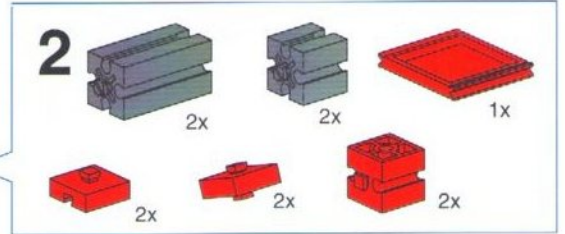

OFF ROAD

- 7**
- 3x [Grey Technic Axle Connector]
 - 2x [Red Technic 1x2 Brick]
 - 2x [Red Technic 1x2 Brick with Hole]
 - 2x [Red Technic 1x2 Brick with Pin Hole]
 - 2x [Red Technic 1x2 Brick with Pin Hole]
 - 2x [Red Technic Pin]
 - 1x [Red Technic 1x2 Brick with Pin Hole]

- 8**
- 2x [Red Technic 1x2 Brick]
 - 1x [Red Technic Pin]
 - 1x [Red Technic 1x2 Brick with Pin Hole]
 - 2x [Red Technic Axle of Length 45]
 - 4x [Red Technic Axle of Length 60]
 - 1x [Red Technic Axle of Length 90]
 - 2x [Red Technic 1x2 Brick with Pin Hole]
 - 8x [Grey Technic Pin]
 - 1x [Grey Technic Axle Connector]
 - 1x [Blue Technic Rubber Band]

- 9**
- 2x [Red Technic 1x4 Plate]
 - 2x [Red Technic Axle of Length 90]
 - 2x [White Technic Pin]
 - 2x [Yellow Technic 1x2 Brick]
 - 2x [Red Technic 1x2 Brick]
 - 1x [Red Technic 1x2 Brick with Pin Hole]
 - 1x [Red Technic 1x2 Brick with Pin Hole]