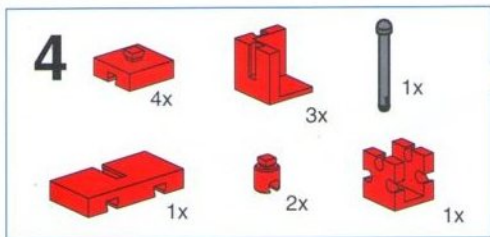

OFF ROAD

- 7**
- 3x [Grey Technic Axle Connector]
 - 2x [Red Technic 1x2 Brick]
 - 2x [Red Technic 1x2 Brick with Hole]
 - 2x [Red Technic 1x2 Brick with Pin Hole]
 - 2x [Red Technic 1x2 Brick with Pin Hole]
 - 2x [Red Technic Pin]
 - 1x [Red Technic 1x2 Brick with Pin Hole]

- 8**
- 2x [Red Technic 1x2 Brick]
 - 1x [Red Technic Pin]
 - 1x [Red Technic 1x2 Brick with Pin Hole]
 - 2x [Red Technic Axle of Length 45]
 - 4x [Red Technic Axle of Length 60]
 - 1x [Red Technic Axle of Length 90]
 - 2x [Red Technic 1x2 Brick with Pin Hole]
 - 8x [Grey Technic Pin]
 - 1x [Grey Technic Axle Connector]
 - 1x [Blue Technic Rubber Band]