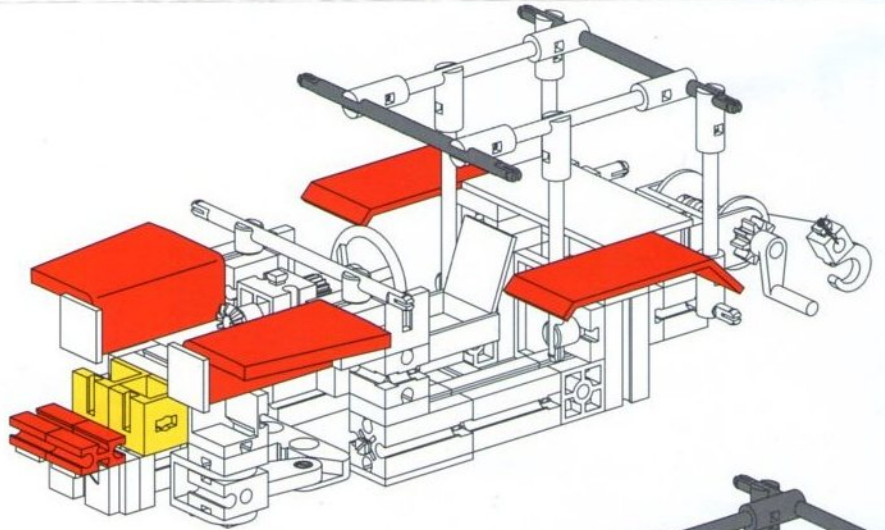

OFF ROAD

- 7**
- 3x [Grey Technic Axle Connector]
 - 2x [Red Technic 1x2 Brick]
 - 2x [Red Technic 1x2 Brick with Hole]
 - 2x [Red Technic 1x2 Brick with Pin Hole]
 - 2x [Red Technic 1x2 Brick with Pin Hole]
 - 2x [Red Technic Pin]
 - 1x [Red Technic 1x2 Brick with Pin Hole]

- 8**
- 2x [Red Technic 1x2 Brick]
 - 1x [Red Technic Pin]
 - 1x [Red Technic 1x2 Brick with Pin Hole]
 - 2x [Red Technic Axle of Length 45]
 - 4x [Red Technic Axle of Length 60]
 - 1x [Red Technic Axle of Length 90]
 - 2x [Red Technic 1x2 Brick with Pin Hole]
 - 8x [Grey Technic Pin]
 - 1x [Grey Technic Axle Connector]
 - 1x [Blue Technic Rubber Band]

- 9**
- 2x [Red Technic 1x4 Plate]
 - 2x [Red Technic Axle of Length 90]
 - 2x [White Technic Pin]
 - 2x [Yellow Technic 1x2 Brick]
 - 2x [Red Technic 1x2 Brick]
 - 1x [Red Technic 1x2 Brick with Pin Hole]
 - 1x [Red Technic 1x2 Brick with Pin Hole]