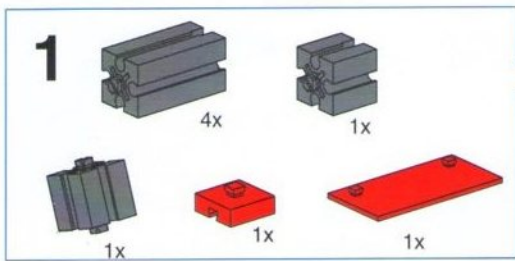

OFF ROAD

- 7**
- 3x [Grey Technic Axle Connector]
 - 2x [Red Technic 1x2 Brick]
 - 2x [Red Technic 1x2 Brick with Hole]
 - 2x [Red Technic 1x2 Brick with Pin Hole]
 - 2x [Red Technic 1x2 Brick with Pin Hole]
 - 2x [Red Technic Pin]
 - 1x [Red Technic 1x2 Brick with Pin Hole]

- 8**
- 2x [Red Technic 1x2 Brick]
 - 1x [Red Technic Pin]
 - 1x [Red Technic 1x2 Brick with Pin Hole]
 - 2x [Red Technic Axle of Length 45]
 - 4x [Red Technic Axle of Length 60]
 - 1x [Red Technic Axle of Length 90]
 - 2x [Red Technic 1x2 Brick with Pin Hole]
 - 8x [Grey Technic Pin]
 - 1x [Grey Technic Axle Connector]
 - 1x [Blue Technic Rubber Band]