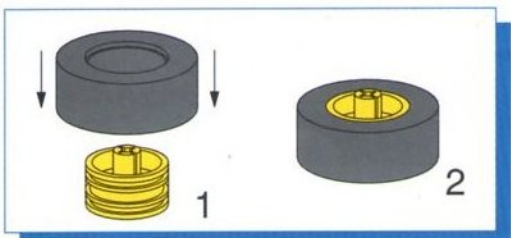

1. **10**
2. 1x [Yellow Technic 1x2 Brick]
   - 5x [Grey Technic Tire]
   - 5x [Yellow Technic Wheel Hub]
   - 2x [Red Technic Pin]
   - 4x [Grey Technic Pin]
   - 4x [Grey Technic Pin]
   - 4x [Grey Technic Axle of Length 30]
   - 2x [Red Technic Axle of Length 45]
   - 1x [Red Technic Axle of Length 60]
   - 1x [Grey Technic Pin]
   - 4x [Grey Technic Pin]
   - 4x [Grey Technic Pin]